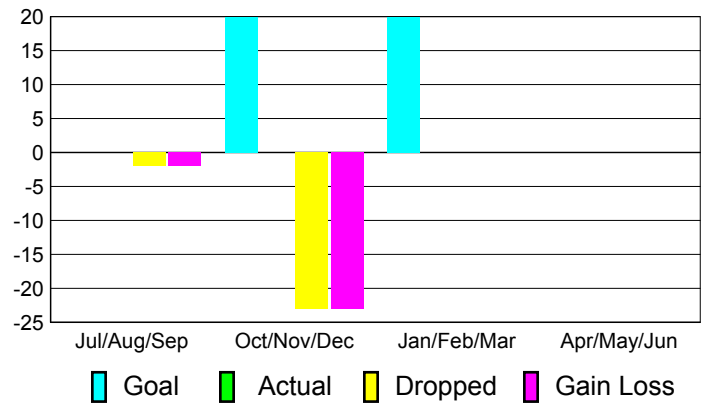

Membership Results 2010-2011

Goal, New, Dropped, Gain/Loss

Comparison of Membership Gain/Loss

Current Year Compared to the Previous Year