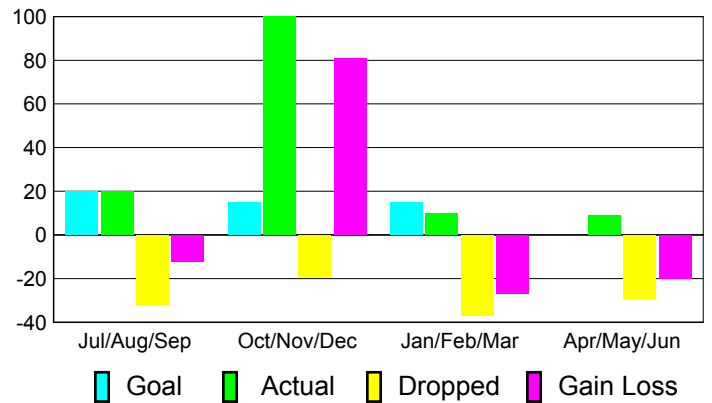

Membership Results 2010-2011

Goal, New, Dropped, Gain/Loss

Comparison of Membership Gain/Loss

Current Year Compared to the Previous Year