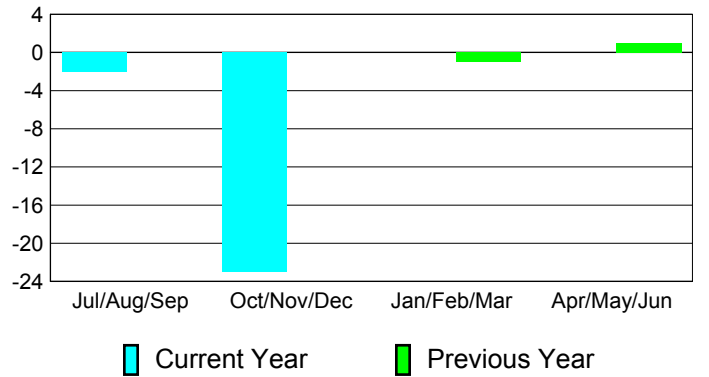

Club Results 2010-2011

Goal, New, Dropped, Gain/Loss

Comparison of Club Gain/Loss

Current Year Compared to the Previous Year

YTD Status Quo Clubs 2010-2011

Status Quo Clubs Compared to Status Quo Members

MEMBERSHIP

Membership Results
2010-2011

Membership
2009-2010

Month	Net Memb Goal	Actual New Memb	Actual Dropped Memb	Gain/Loss of Memb	Gain/Loss of Memb
Jul/Aug/Sep	0	0	-2	-2	0
Oct/Nov/Dec	20	0	-23	-23	0
Jan/Feb/Mar	20	0	0	0	-1
Apr/May/Jun	0	0	0	0	1
Totals	40	0	-25	-25	0

Membership Results 2010-2011

Goal, New, Dropped, Gain/Loss

Comparison of Membership Gain/Loss

Current Year Compared to the Previous Year

Gender Comparison 2010-2011

Jul/Aug/Sep

Oct/Nov/Dec

Jan/Feb/Mar

Apr/May/Jun

Male

Female