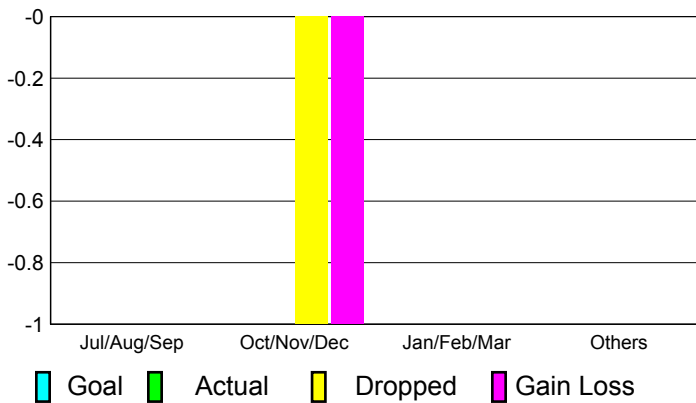

2010-2011 GMT Reports for District (or Undistricted) District 409 REPUBLIC OF BURUNDI

GMT: **Norbert Bationo**

Location: **REPUBLIC OF BURUNDI**

GMT CA: **6**

CLUBS

Club Results
2010-2011

Clubs
2009-2010

Month	New Club Goal	Actual New Clubs	Actual Dropped Clubs	Gain/Loss of Clubs	Gain/Loss of Clubs
Jul/Aug/Sep	0	0	0	0	0
Oct/Nov/Dec	0	0	-1	-1	0
Jan/Feb/Mar	0	0	0	0	0
Apr/May/Jun	0	0	0	0	0
Totals	0	0	-1	-1	0

Club Results 2010-2011

Goal, New, Dropped, Gain/Loss

Comparison of Club Gain/Loss

Current Year Compared to the Previous Year