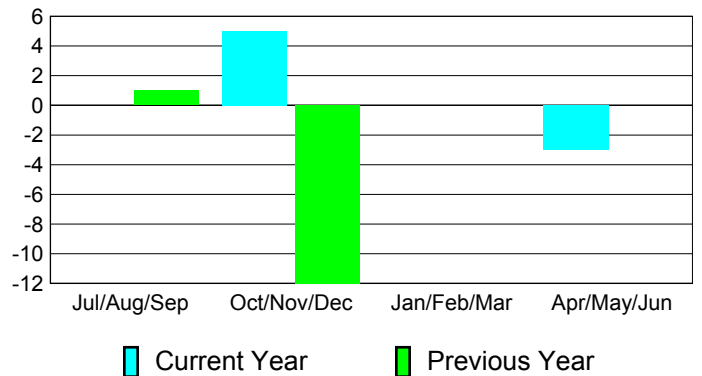

**Membership Results
2010-2011**

**Membership
2009-2010**

Month	Net Memb Goal	Actual New Memb	Actual Dropped Memb	Gain/Loss of Memb	Gain/Loss of Memb
Jul/Aug/Sep	20	0	0	0	1
Oct/Nov/Dec	15	5	0	5	-12
Jan/Feb/Mar	15	0	0	0	0
Apr/May/Jun	0	0	-3	-3	0
Totals	50	5	-3	2	-11

Membership Results 2010-2011

Goal, New, Dropped, Gain/Loss

Comparison of Membership Gain/Loss

Current Year Compared to the Previous Year

Gender Comparison 2010-2011

Jul/Aug/Sep

Oct/Nov/Dec

Jan/Feb/Mar