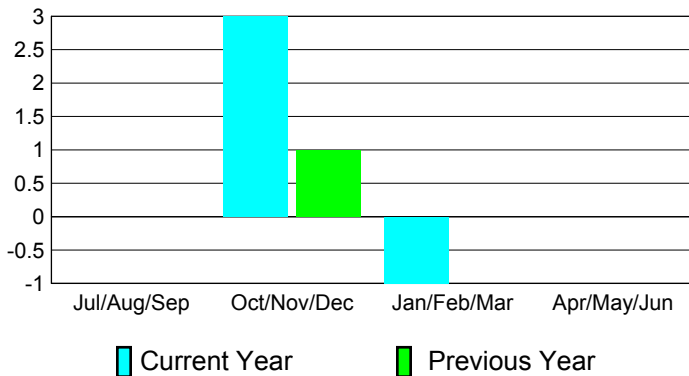

Club Results 2010-2011

Goal, New, Dropped, Gain/Loss

Comparison of Club Gain/Loss

Current Year Compared to the Previous Year

YTD Status Quo Clubs 2010-2011

Status Quo Clubs Compared to Status Quo Members

MEMBERSHIP