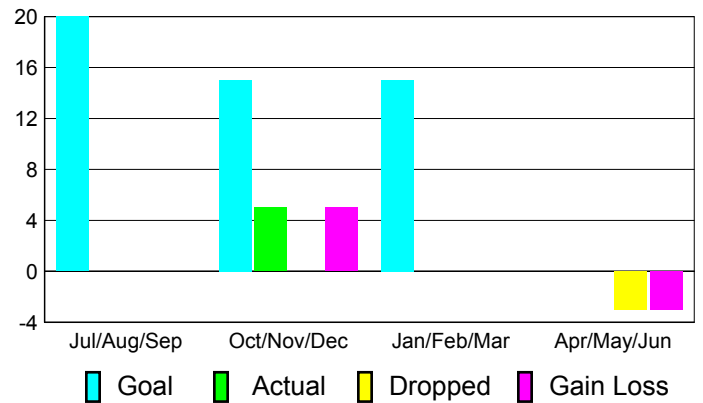

Membership Results 2010-2011

Goal, New, Dropped, Gain/Loss

Comparison of Membership Gain/Loss

Current Year Compared to the Previous Year