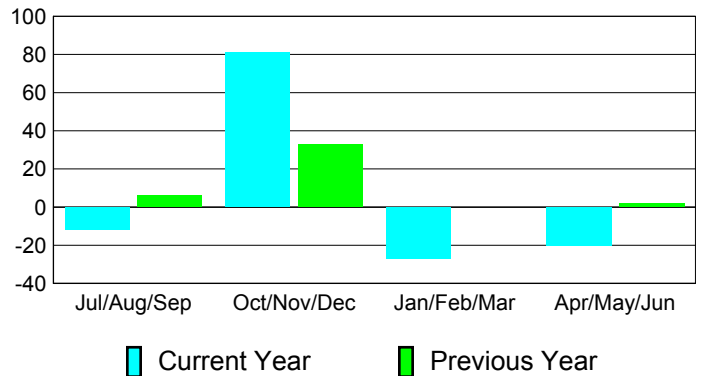

Membership Results 2010-2011

Membership 2009-2010

Month	Net Memb Goal	Actual New Memb	Actual Dropped Memb	Gain/Loss of Memb	Gain/Loss of Memb
Jul/Aug/Sep	20	20	-32	-12	6
Oct/Nov/Dec	15	100	-19	81	33
Jan/Feb/Mar	15	10	-37	-27	0
Apr/May/June	0	9	-29	-20	2
Totals	50	139	-117	22	41

Membership Results 2010-2011

Goal, New, Dropped, Gain/Loss

Comparison of Membership Gain/Loss

Current Year Compared to the Previous Year

Gender Comparison 2010-2011

Jul/Aug/Sep

Oct/Nov/Dec

Jan/Feb/Mar