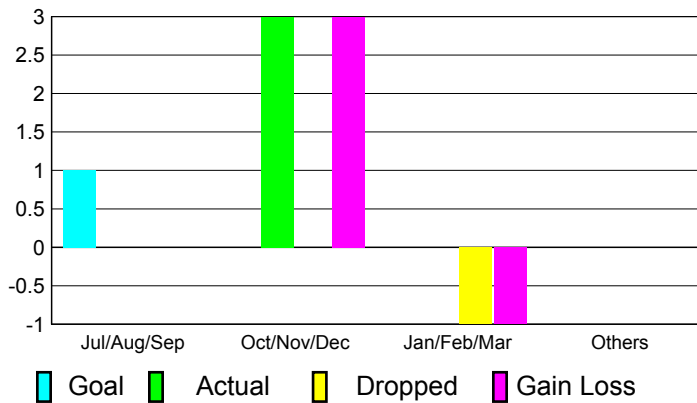

2010-2011 GMT Reports for District (or Undistricted) **District 409 CONGO,DEM REP**

GMT: **Norbert Bationo**

Location: **CONGO,DEM REP OF THE**

GMT CA: **6**

CLUBS

Club Results 2010-2011

Clubs 2009-2010

Month	New Club Goal	Actual New Clubs	Actual Dropped Clubs	Gain/Loss of Clubs	Gain/Loss of Clubs
Jul/Aug/Sep	1	0	0	0	0
Oct/Nov/Dec	0	3	0	3	1
Jan/Feb/Mar	0	0	-1	-1	0
Apr/May/June	0	0	0	0	0
Totals	1	3	-1	2	1

Club Results 2010-2011

Goal, New, Dropped, Gain/Loss

Comparison of Club Gain/Loss

Current Year Compared to the Previous Year

YTD Status Quo Clubs 2010-2011

Status Quo Clubs Compared to Status Quo Members

MEMBERSHIP

Club Results
2010-2011

Clubs
2009-2010

Month	New Club Goal	Actual New Clubs	Actual Dropped Clubs	Gain/Loss of Clubs	Gain/Loss of Clubs
Jul/Aug/Sep	0	0	0	0	0
Oct/Nov/Dec	0	0	-1	-1	0
Jan/Feb/Mar	0	0	0	0	0
Apr/May/Jun	0	0	0	0	0
Totals	0	0	-1	-1	0